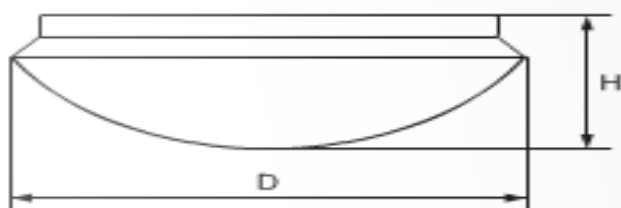

TECHNICAL SPECIFICATION SHEET

PRODUCT DETAILS »

Catalogue number	Watt (W)	Whole fixture lumens (lm)	Colour temp. (K)	Colour body
95NEPTUN18LEDE	18	1800	6000	White

DIMENSIONS »

Catalogue number	Diameter (mm)	Height (mm)
95NEPTUN18LEDE	280	65